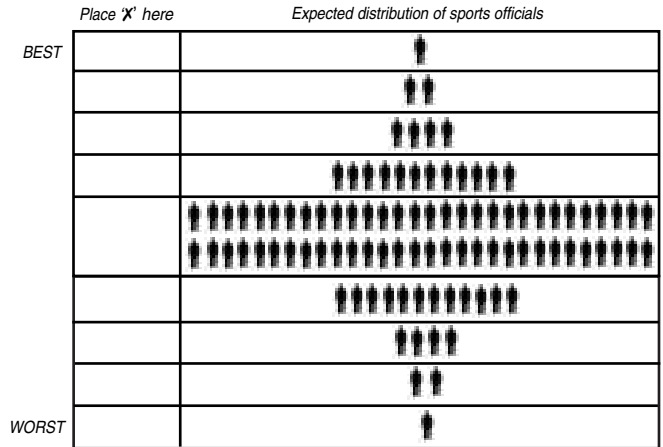

PART 2 - POTENTIAL

Which of the following statements best describes the potential of this official? (check one)

This official should be advanced to the next level	
With some improvement in the areas indicated in categories A-C, this official would be ready to advance to the next level	
This official is ready for postseason games at this level	
With some improvement in the areas indicated in categories A-C, this official would be ready for postseason games at this level	
This official is capable of handling regular-season games at this level	
With some improvement in the areas indicated in categories A-C, this official would be ready to handle regular-season games at this level	
This official needs a great deal of improvement in the areas indicated in categories A-C before being ready to handle a full schedule of regular-season games at this level	

PART 3 - OVERALL EVALUATION

Based on the performance in this contest, please make an 'X' at the level you rank this official among all the officials you know who work primarily at this level.

PART 4 - GENERAL COMMENTS